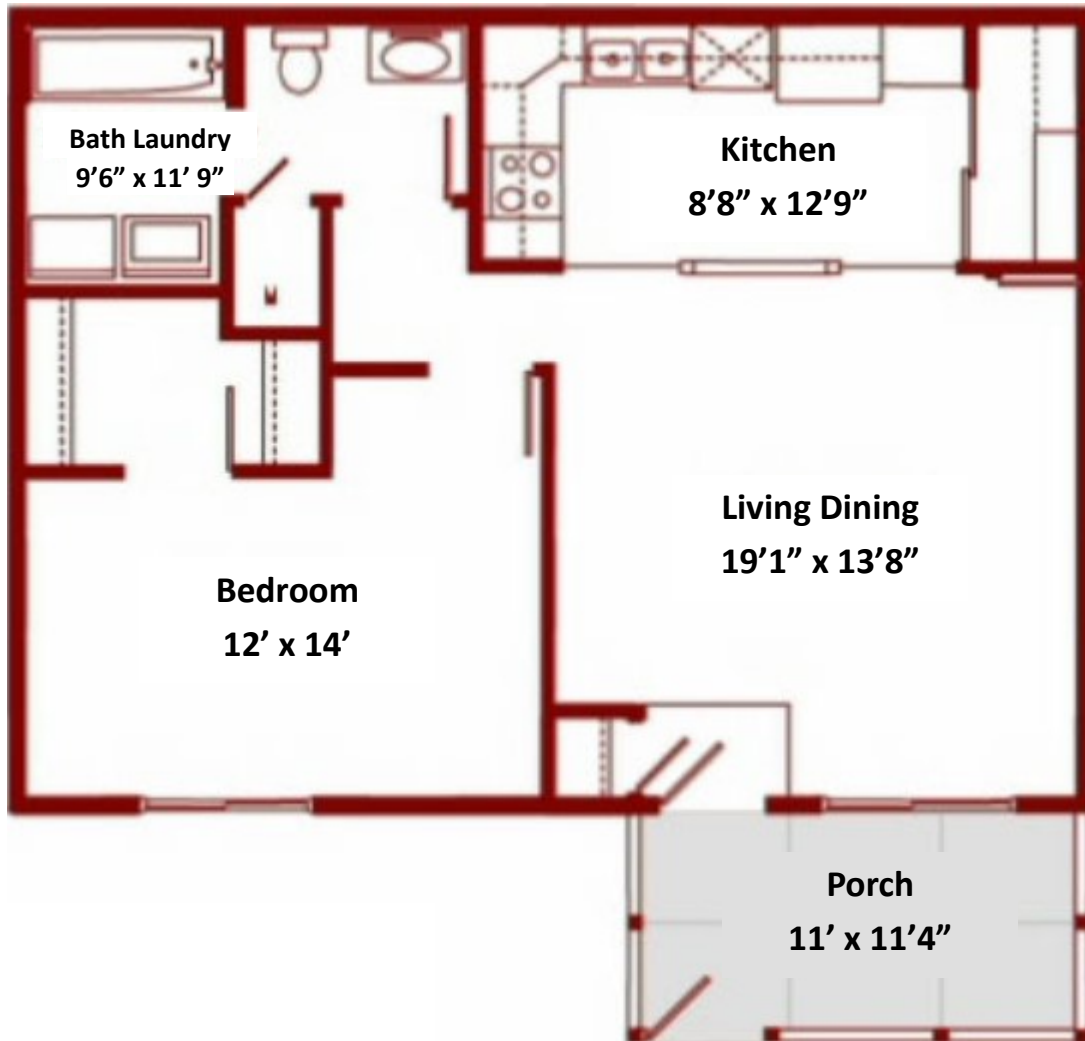

# AMBERFIELD PLACE

**55+ Independent Living Madelia and Winthrop**  
**1 bedroom**  
**721 Square Feet**

# AMBERFIELD PLACE

**55+ Independent Living Madelia**  
**1 bedroom + den**  
**906 Square Feet**

# AMBERFIELD PLACE

**55+ Independent Living Madelia and Winthrop**  
**2 bedroom 2 Bath**  
**953 Square Feet**