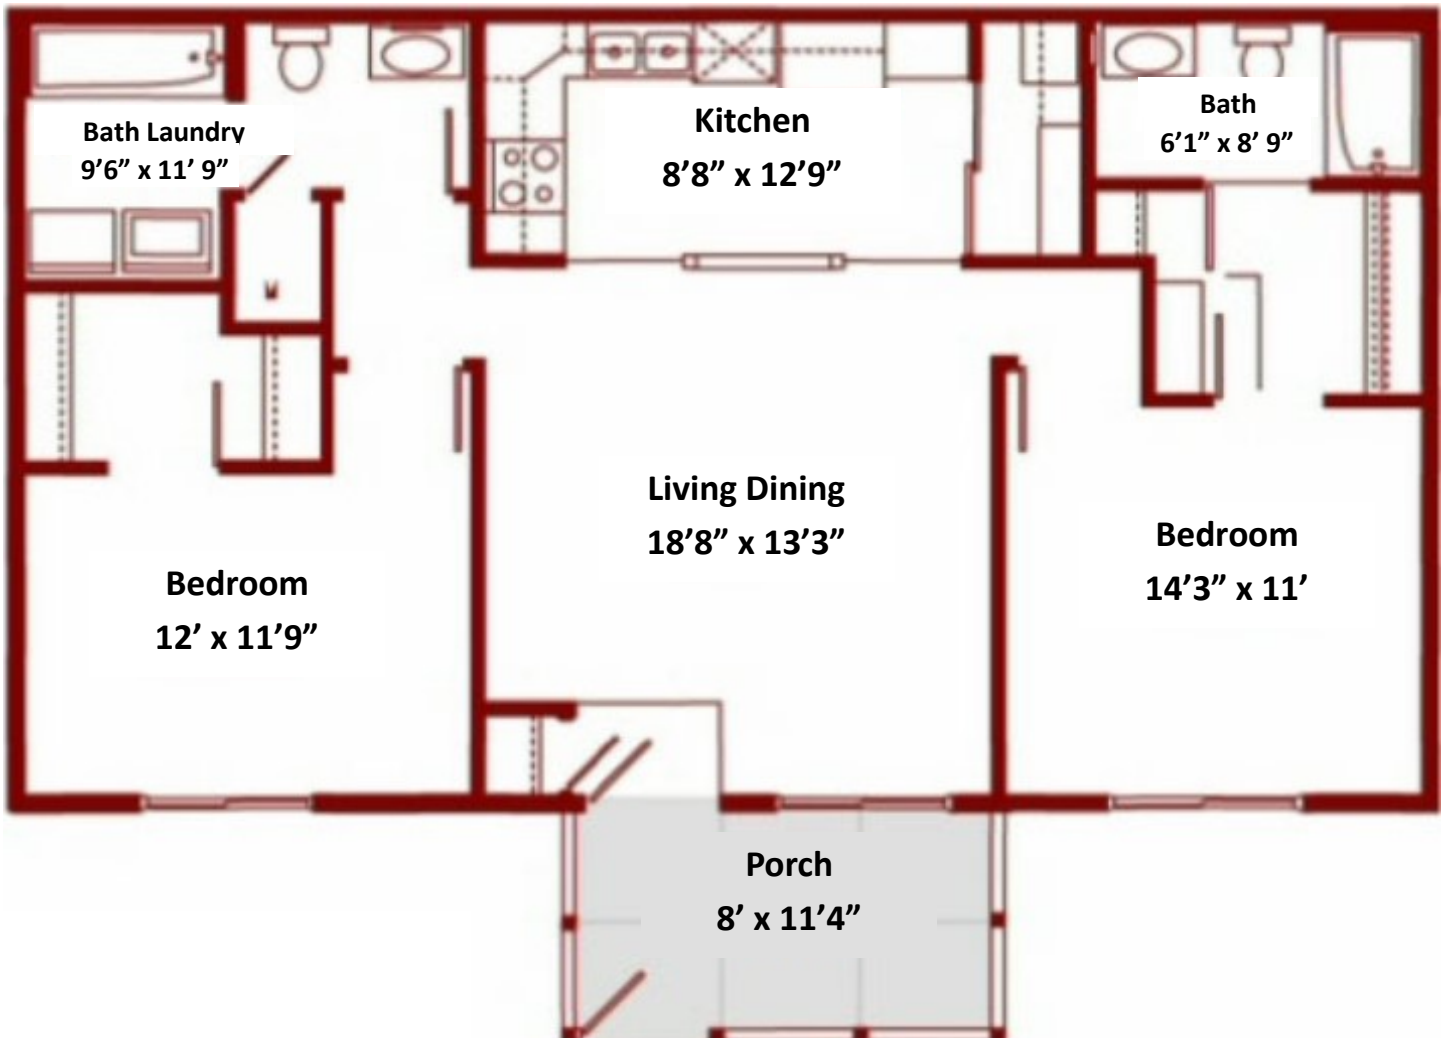

# AMBERFIELD PLACE

**55+ Independent Living Madelia and Winthrop**  
**1 bedroom**  
**721 Square Feet**

# AMBERFIELD PLACE

**55+ Independent Living Madelia**  
**1 bedroom + den**  
**906 Square Feet**

# AMBERFIELD PLACE

**55+ Independent Living Madelia and Winthrop**  
**2 bedroom 2 Bath**  
**953 Square Feet**