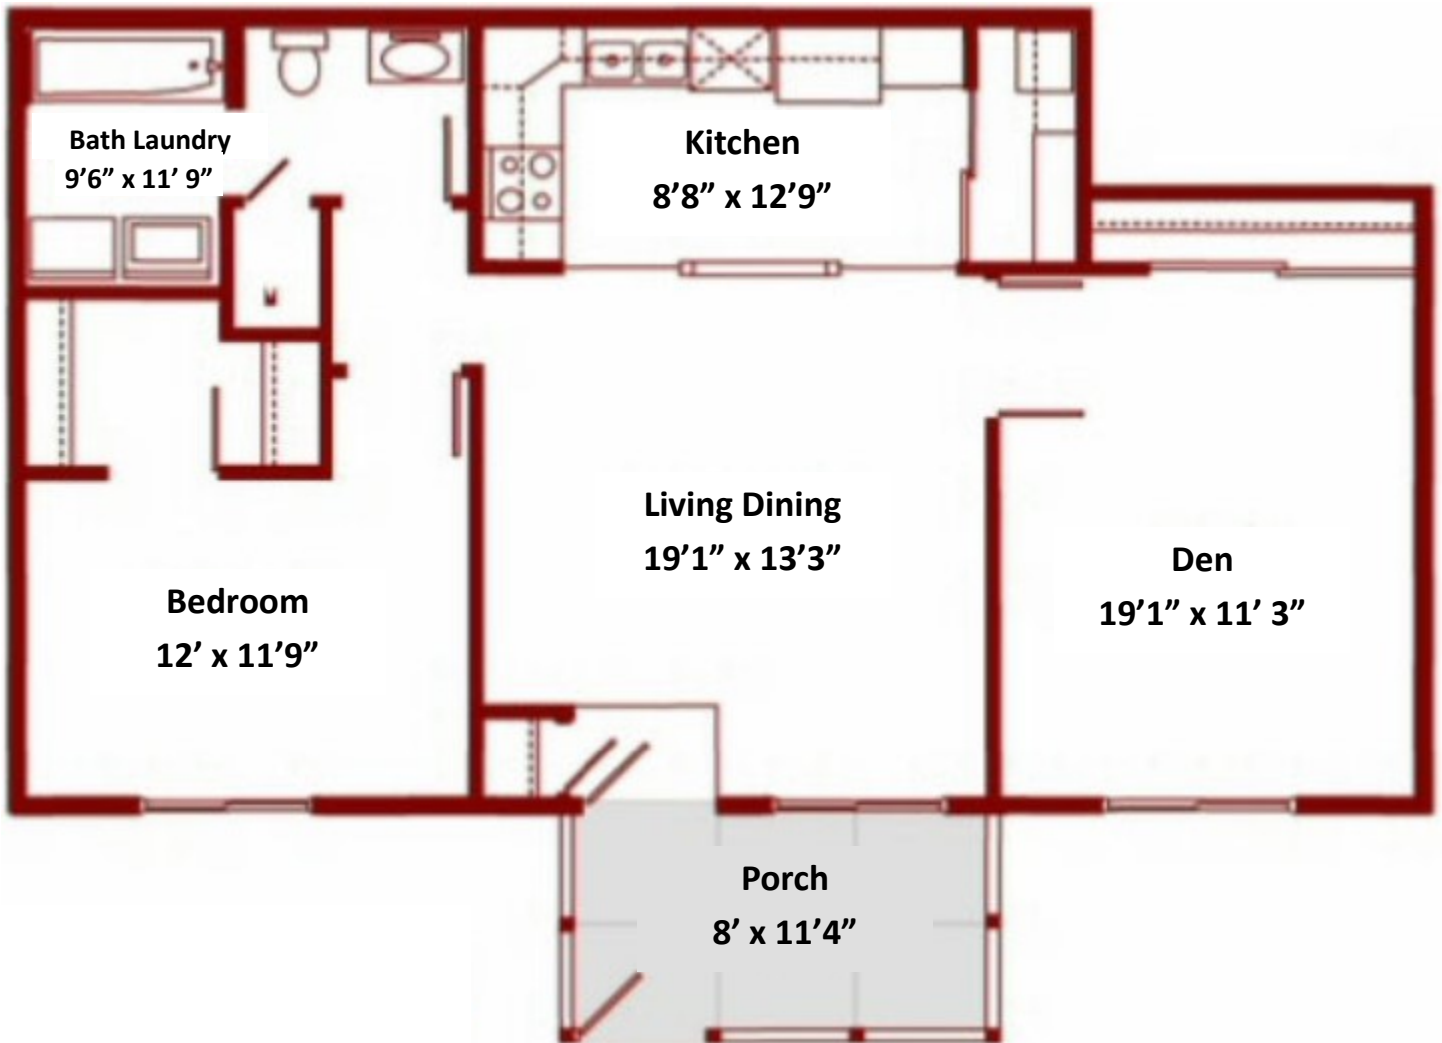

# AMBERFIELD PLACE

**55+ Independent Living Madelia and Winthrop**  
**1 bedroom**  
**721 Square Feet**

# AMBERFIELD PLACE

**55+ Independent Living Madelia**  
**1 bedroom + den**  
**906 Square Feet**

# AMBERFIELD PLACE

**55+ Independent Living Madelia and Winthrop**  
**2 bedroom 2 Bath**  
**953 Square Feet**