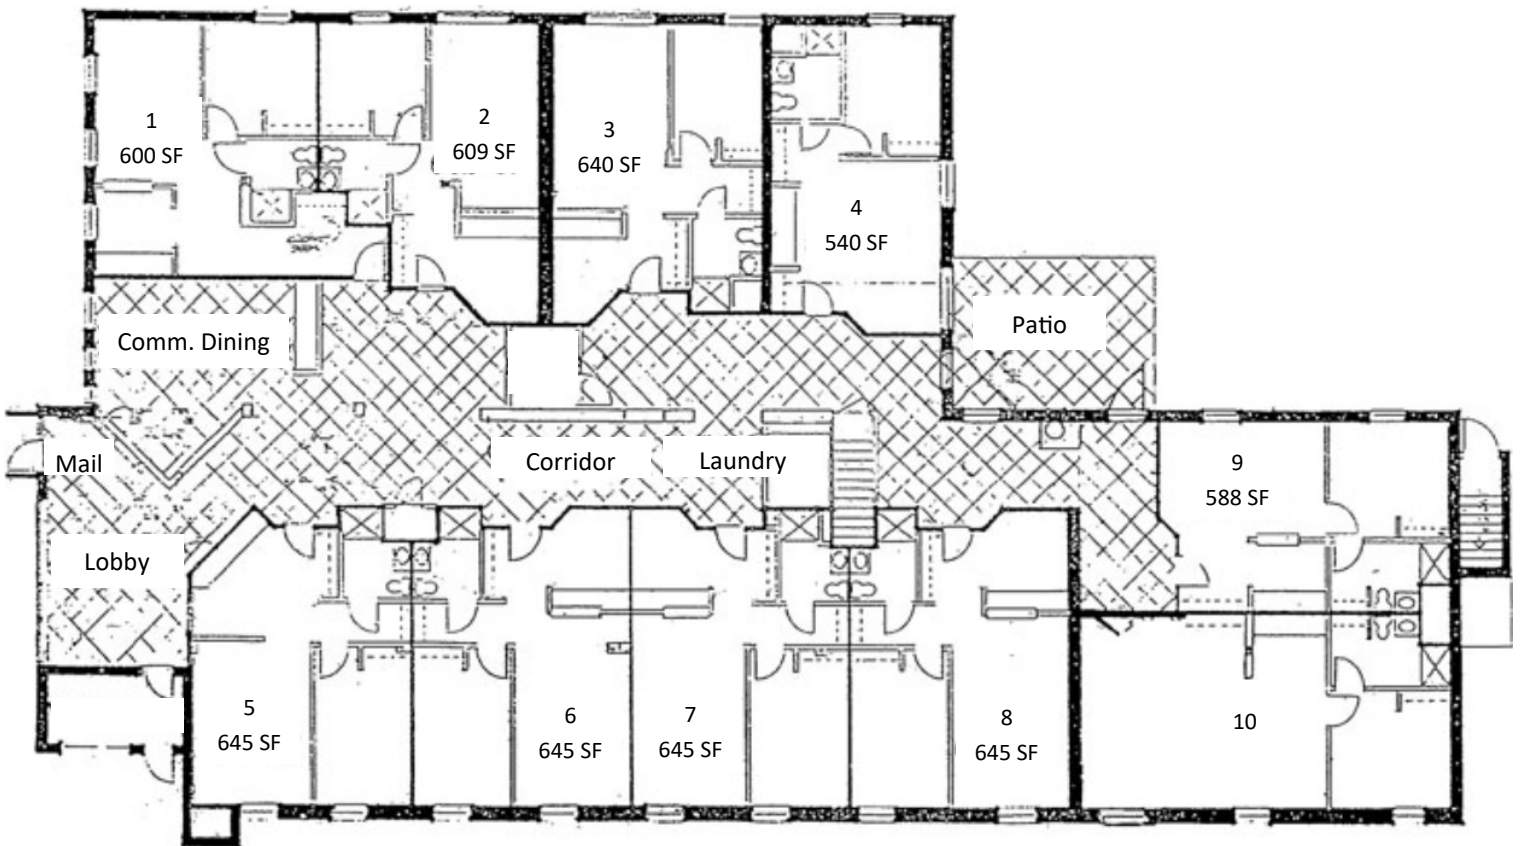

# AMBERFIELD PLACE

**Senior Living Trimont, MN**  
**10 Unit building 11 Chestnut Street**  
**55 + Independent Living**

227 Drew Ave SE | Madelia, MN 56062 | 507 - 642-8701